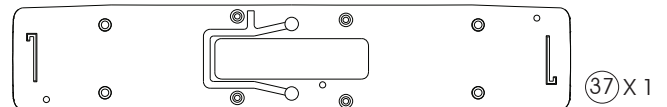

SPARE PARTS DRAWING 11008700 RAILBUS OO SCALE

- 2 x Gear 17Z M04
- 2 x Spurgear 20Z 10Z M04
- 2 x Wormgear M04
- 2 x Bearing for wormgear
- 2x Axle for wormgear
- 2x Axle for Z17 gear
- 2x Axle for Z20 spurgear