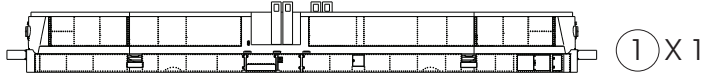

SPARE PARTS DRAWING 11008700 RAILBUS OO SCALE

- 2 x Gear 17Z M04
- 2 x Spurgear 20Z 10Z M04
- 2 x Wormgear M04
- 2 x Bearing for wormgear
- 2x Axle for wormgear
- 2x Axle for Z17 gear
- 2x Axle for Z20 spurgear