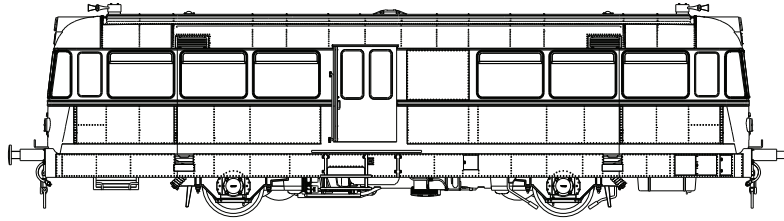

SPARE PARTS DRAWING 11008700 RAILBUS OO SCALE

- 2 x Gear 17Z M04
- 2 x Spurgear 20Z 10Z M04
- 2 x Wormgear M04
- 2 x Bearing for wormgear
- 2x Axle for wormgear
- 2x Axle for Z17 gear
- 2x Axle for Z20 spurgear